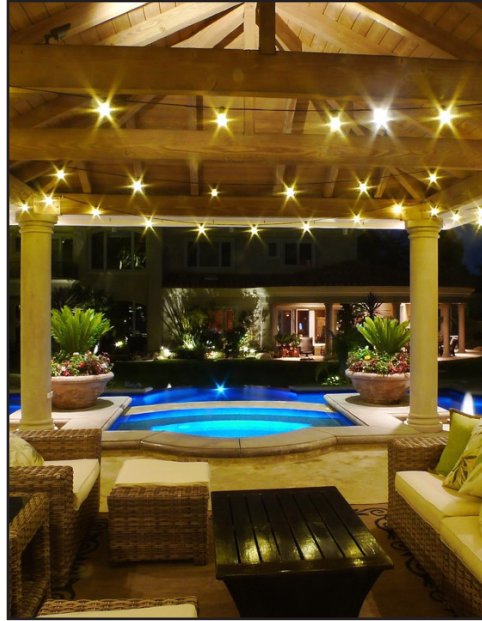

# STRENGTHEN YOUR OUTDOOR LIGHTING DESIGN SKILLS WITH YVONNE ENGLISH

**Sunday, January 28, 2018**

**2:00 pm - 6:30 pm**

**The Historic La Casita Del Arroyo - 177 S. Arroyo Blvd., Pasadena, CA 91105**

The Landscape Architecture Alumni Connection of UCLA Extension invites you to join us for a lighting design workshop with Yvonne English of Legends Design Studio, FX Luminaire, Lightcraft Outdoor and Focus Industries.